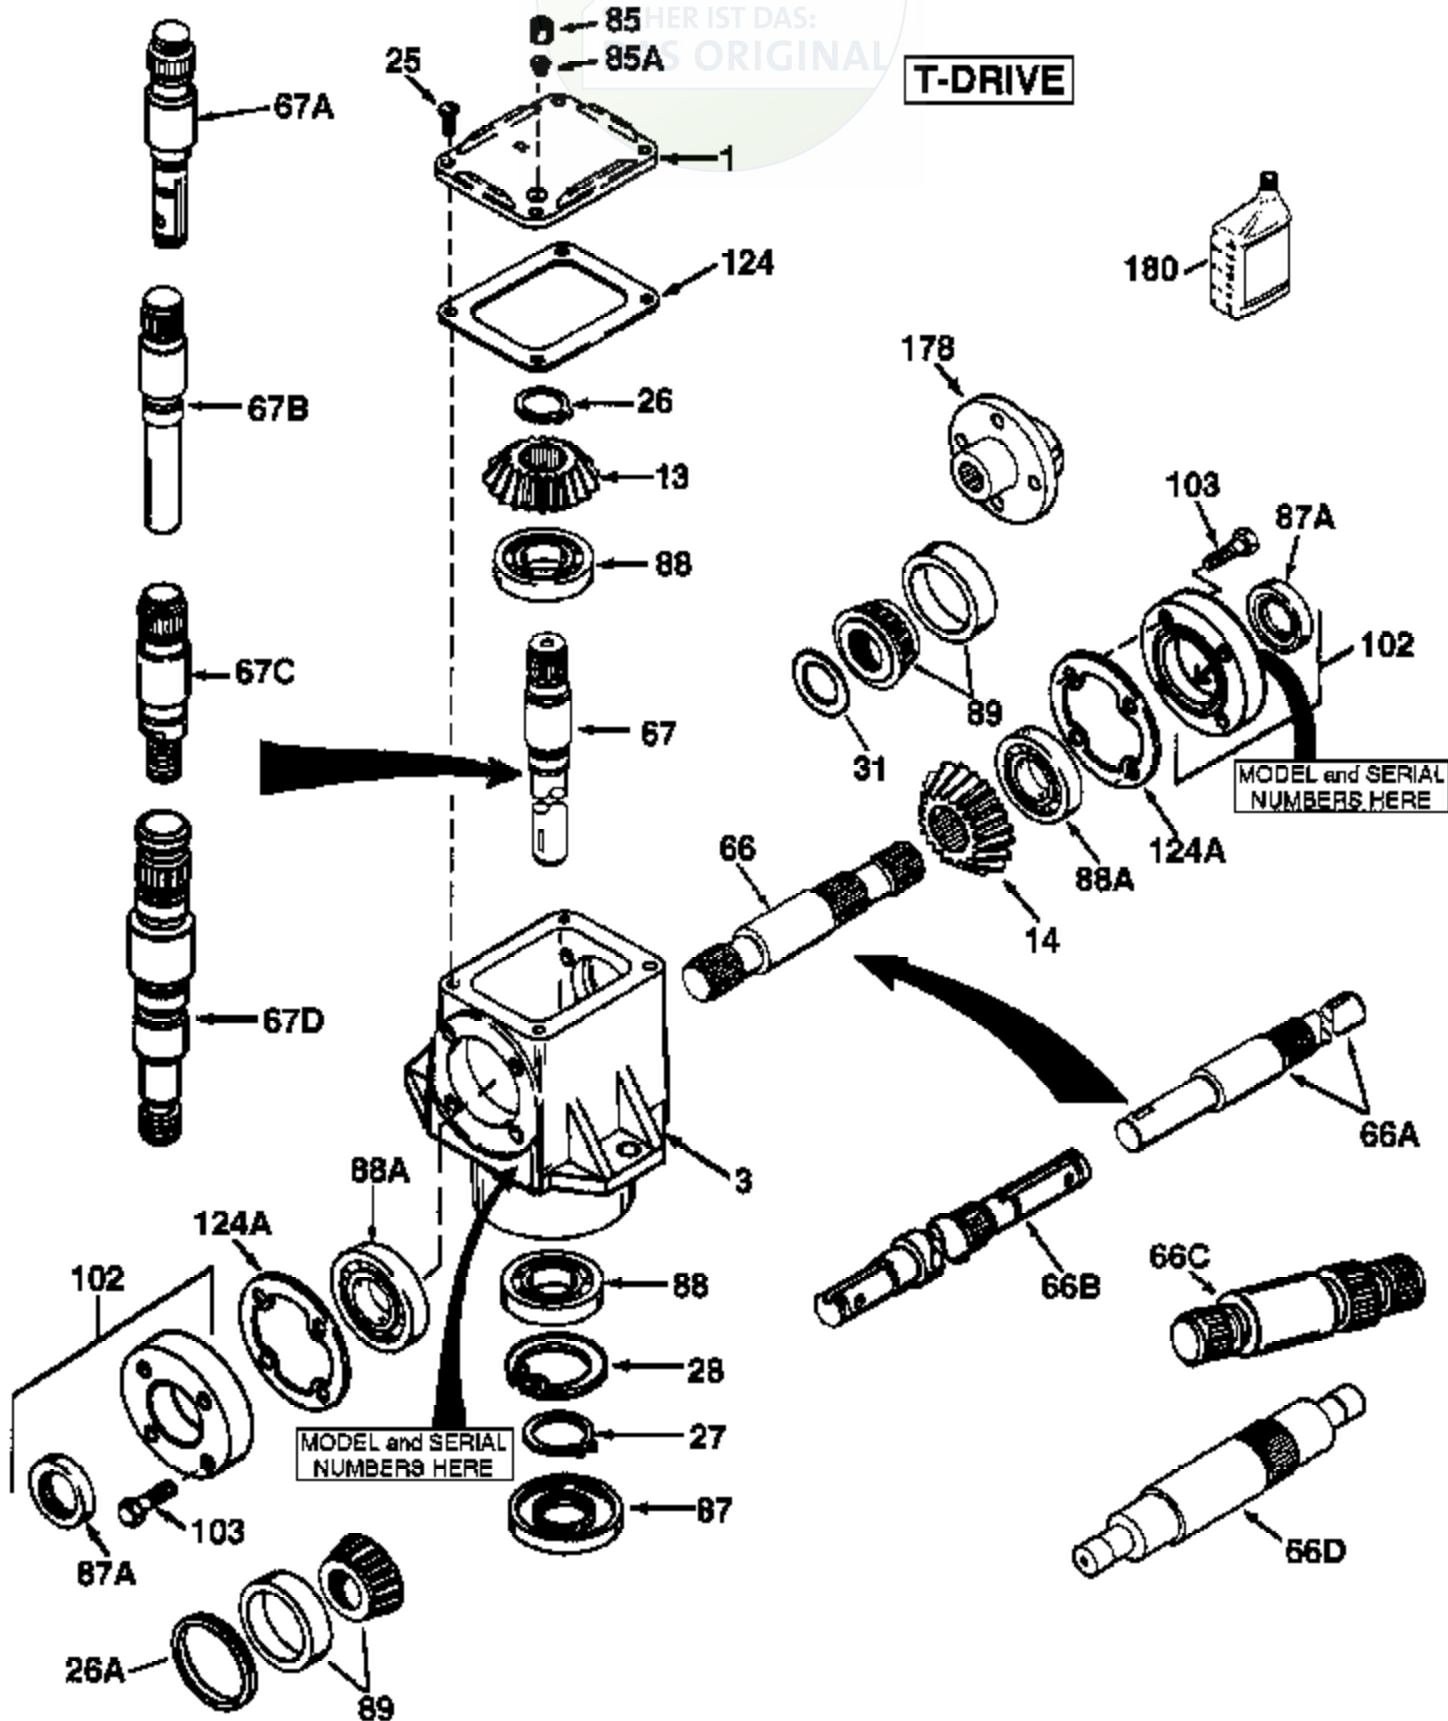

JOIST

WER IST DAS:
ORIGINAL

T-DRIVE

Ref #	Part Number	Qty	Description
1	772067	1	Right Hand Cover
3	770093A	1	"T" Drive Housing
13	778101A	1	Miter Gear (17 teeth-steel)
14	778210A	1	Miter Gear (17 teeth-steel)
25	792025	4	Screw, 10-24 x 1/2"
26	788018	1	Retaining Ring
27	788019	1	Retaining Ring
28	792119	1	Retaining Ring
66	776072A	1	Input Shaft
67	776383	1	Output Shaft
85	792039	1	Pipe Plug 1/8-27
87	788029A	1	Oil Seal 7/8"
87A	788031	2	Oil Seal 7/8"
88A	780034	2	Ball Bearing 7/8"
88	780034	2	Ball Bearing 7/8"
102	786029	2	Retainer Cap
103	792026	8	Bolt, 1/4-20 x 7/8"
124	788028	1	Gasket
124A	788030B	2	Retainer Gasket

1000-1600-063A Page 2 of 2
Peerless